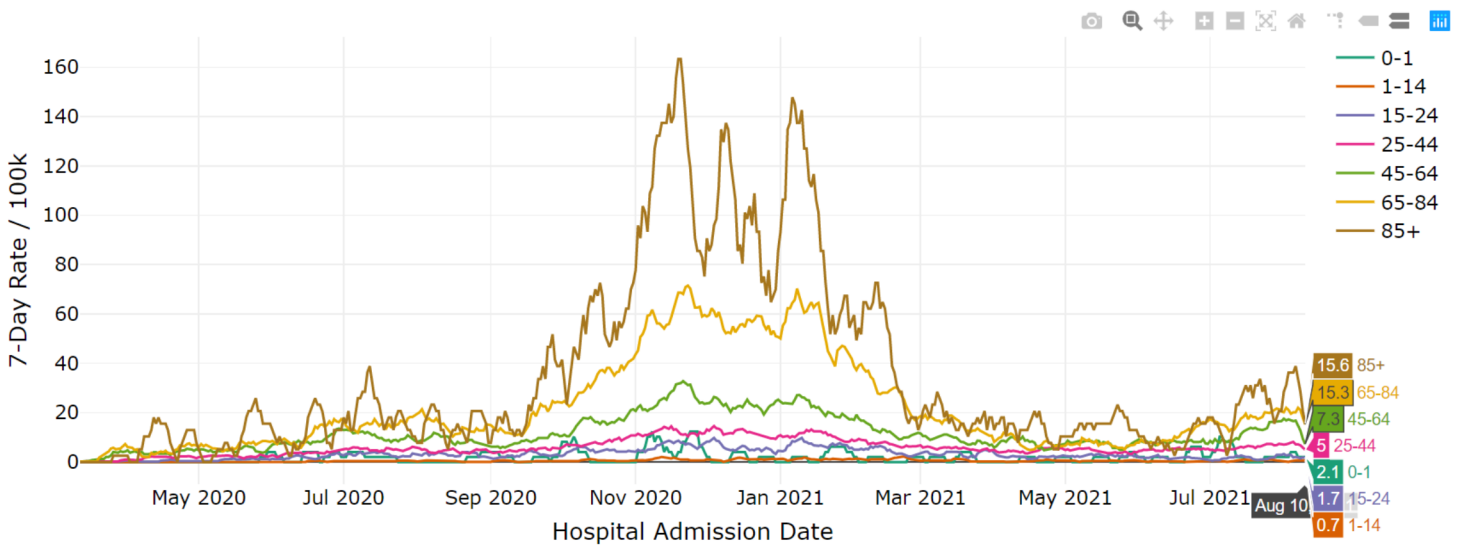

Hospitalizations and Deaths Rates by Age Group Over Time

7-Day Hospitalization Rate by Age Group

7-Day Mortality Rate by Age Group

Data for this report were accessed on August 10, 2021 08:16 AM.