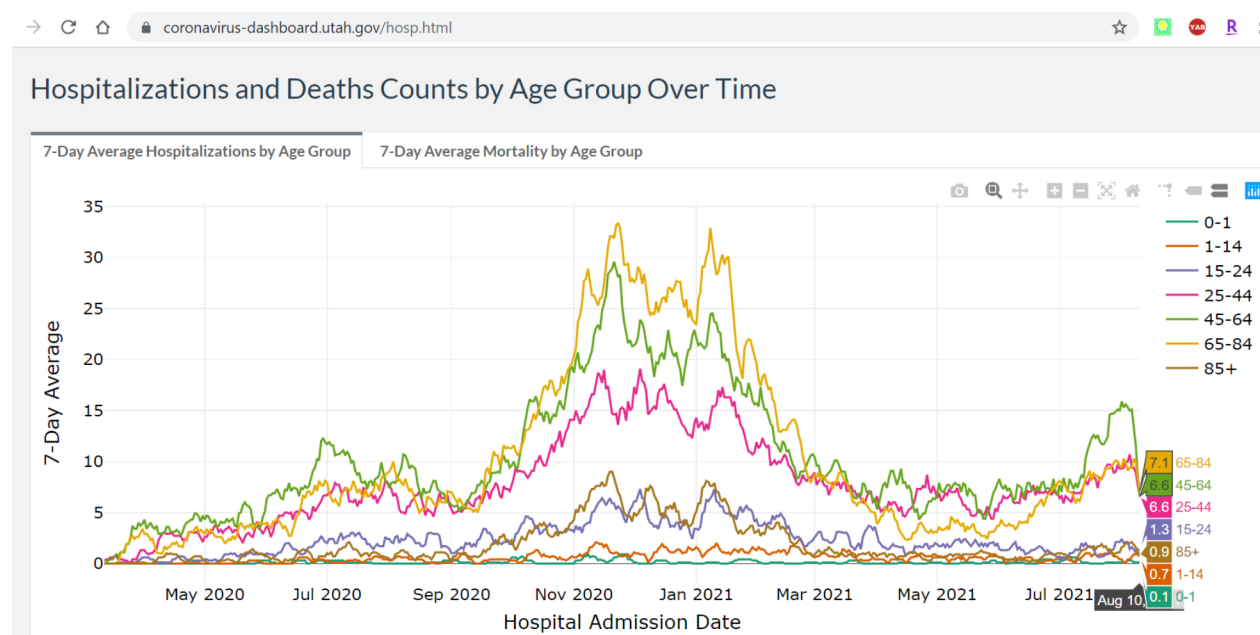

(c)... The right of a fit, competent parent to raise the parent's child without undue government interference is a fundamental liberty interest that has long been protected by the laws and Constitution and is a fundamental public policy of this state.

(d)The state recognizes that:

(i)a parent has the right, obligation, responsibility, and authority to raise, manage, train, educate, provide and care for, and reasonably discipline the parent's children; and

(ii)the state's role is secondary and supportive to the primary role of a parent.

(e)It is the public policy of this state that parents retain the fundamental right and duty to exercise primary control over the care, supervision, upbringing, and education of their children."

[Utah Code Section 62A-4a-201 - Utah Legislature - Utah.gov](https://legislature.utah.gov/Code/CodeDetail.aspx?code=62A-4a-201)

Parents hold the state-recognized fundamental right, responsibility, and authority to make the final decision as to what the best course of action is for their children in all circumstances.

The government's role is to protect our rights, not take them. They should inform us of the facts and risks and then we should make our decisions based on those facts. We decide what risks we want to take, we do not force other people to reduce our risks against their will.

Please refer to the reports listed on <https://coronavirus-dashboard.utah.gov/hosp.html> accessed August 11th, 2021 at 1:00 AM.