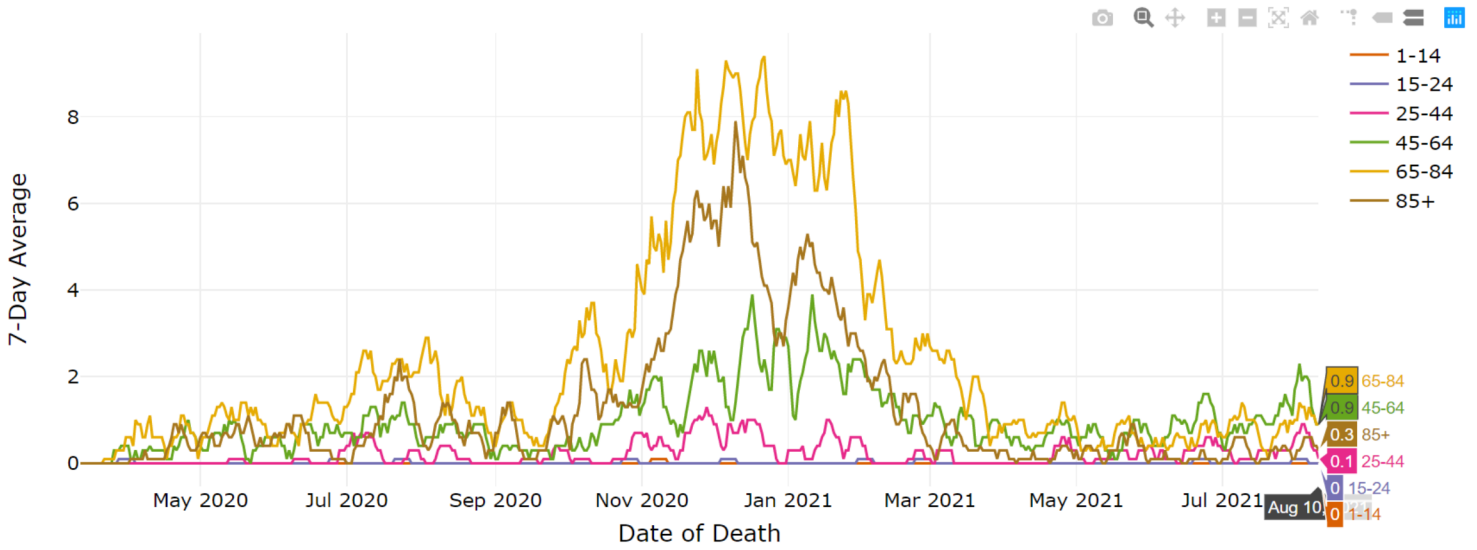

Hospitalizations and Deaths Counts by Age Group Over Time

7-Day Average Hospitalizations by Age Group

7-Day Average Mortality by Age Group