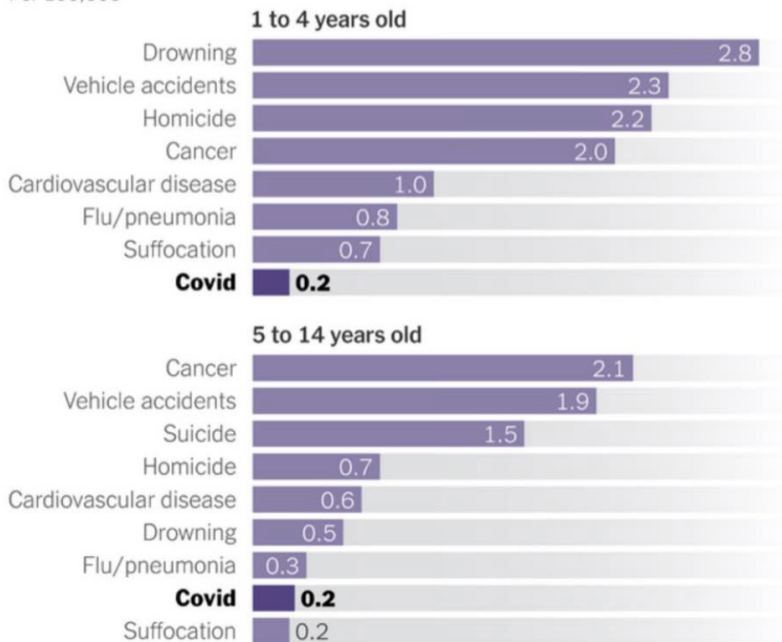

7-Day Average Mortality by Age Group

Hospitalizations and Deaths Rates by Age Group Over Time

7-Day Hospitalization Rate by Age Group

7-Day Mortality Rate by Age Group

Data for this report were accessed on August 10, 2021 08:16 AM.

Hospitalizations and Deaths Rates by Age Group Over Time

Data for this report were accessed on August 10, 2021 08:16 AM.

According to the data, as shown above, provided by the State of Utah, the risk to school aged children is negligible and does not warrant drastic mitigation. Every single school child cannot be expected to wear a mask for a perceived, unquantifiable threat when there is a very real threat to every single child academically, emotionally and physically in wearing a mask.

Annual Deaths Among Children in the United States

Per 100,000

Covid data is for the 52 weeks ending April 10, 2021. Other data is for 2018.

We, the signees below, stand firmly together that parents hold the state-recognized fundamental right, responsibility, and authority to make the final decision as to what the best course of action is for their children in all circumstances. This includes a parent's right to mask or not mask their children if they so choose. Allowing all parents to exercise primary stewardship over their own children is the only way to protect everyone's rights and best interests. We ask you to terminate any health directive that violates a parent's right to choose what is best for his/her own child.