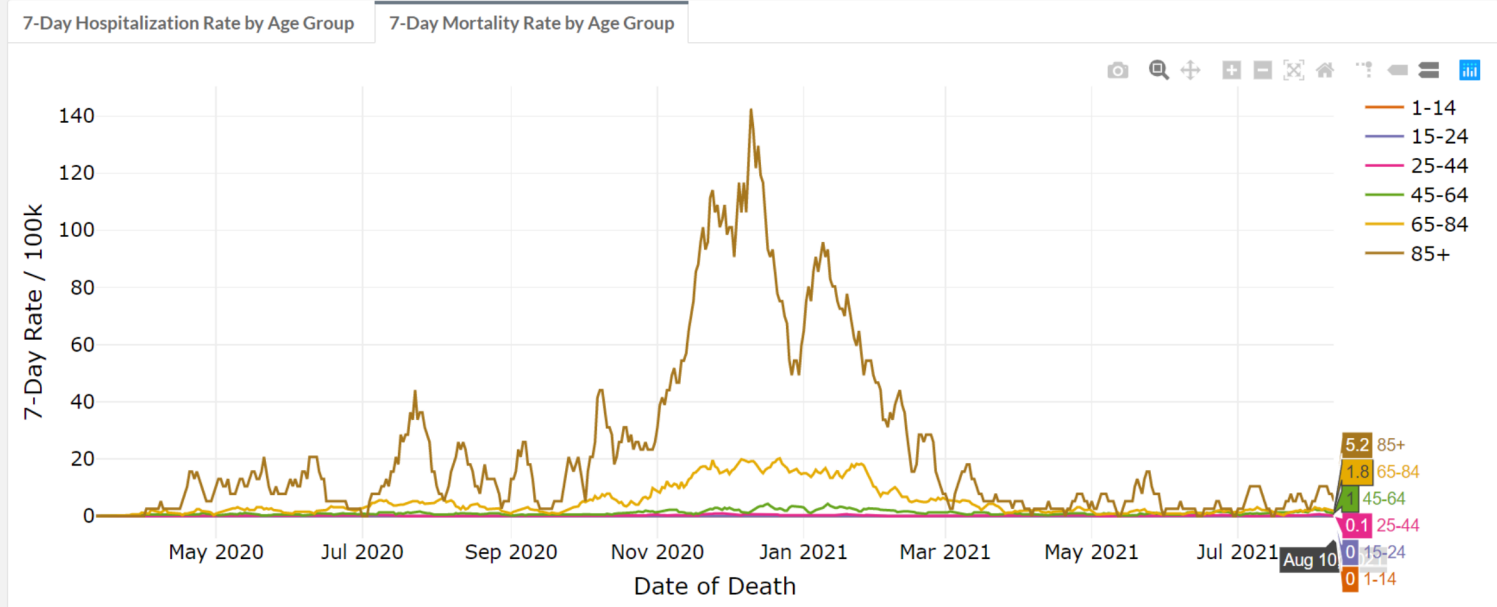

7-Day Average Mortality by Age Group

Hospitalizations and Deaths Rates by Age Group Over Time

7-Day Hospitalization Rate by Age Group

7-Day Mortality Rate by Age Group

Data for this report were accessed on August 10, 2021 08:16 AM.

Hospitalizations and Deaths Rates by Age Group Over Time

Data for this report were accessed on August 10, 2021 08:16 AM.

According to the data, as shown above, provided by the State of Utah, the risk to school aged children is negligible and does not warrant drastic mitigation. Every single school child cannot be expected to wear a mask for a perceived, unquantifiable threat when there is a very real threat to every single child academically, emotionally and physically in wearing a mask.